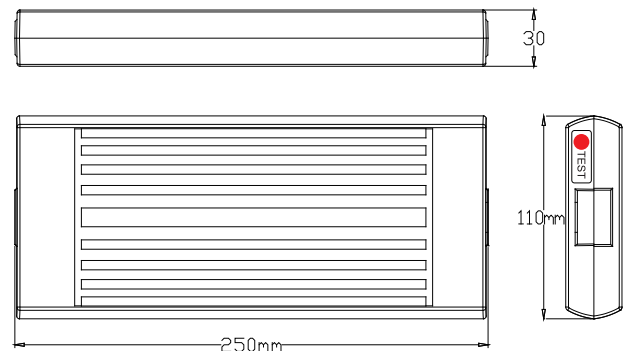

TECHNICAL INFORMATIONS

EASYLUX II

PERMANENT / NO PERMANENT WITH REMOTE

Armadura de emergência com proteção IP42, 150 Lumens e bateria com duração de 3 horas. Equipada para uso de telecomando.

Emergency armor with IP42 protection, 150 Lumens and 3 hours battery life. Equipped to use with remote control.

Armadura de emergencia con protección IP42, 150 Lúmenes y 3 horas de duración de la batería. Equipada para uso con control remoto.

ILEM-00064

REFERENCE	
POWER	3W
CCT	6000K
TOTAL LUMINOUS FLUX	150lm
REMOTE	YES
BATTERIES	3.7V 2000mAh, Li-ion rechargeable batteries
LIFE TIME	50000H
BODY MATERIAL	ABS base + Polycarbonate Cover
VOLTAGE	220-240/50-60Hz
BEAN ANGLE	120°
IP	IP42
CHARGING TIME	24H
POWER FACTOR	0.5
DISCHARGING TIME	3H
SELF TEST	YES
SIZE	250x110x30mm
LED TYPE	SMD2835 15PCS
PROTECTION CLASS	Class II
PROTECION CLASS IK (SHOCK RESISTENCE)	IK06
MOUNTING TYPE	Surface
COLOR	White
BOX QUANTITY	20 pcs / carton
WARRANTY	5 Years (Battery 2 years)
CERTIFICATION	60598-2-22-2021 61347-2-7

SIZE

REMOTE WIRING

PREPARED FOR CONNECTION WITH REMOTE CONTROL.

Designed by Aronlight in Portugal. Made in PRC