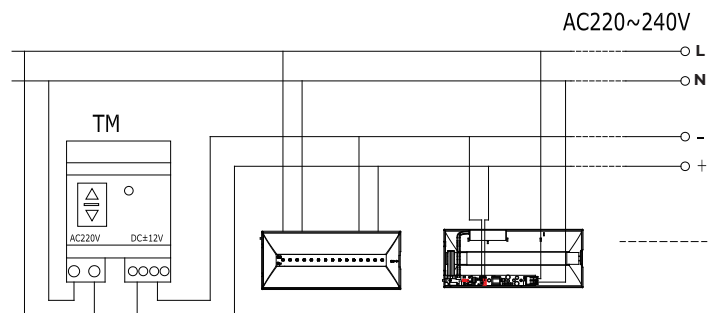

Armadura de emergencia con protección IP42, 150 Lúmenes y 3 horas de duración de la batería. Equipada para uso con control remoto.

ILEM-00064

REFERENCE	
POWER	3W
CCT	6000K
TOTAL LUMINOUS FLUX	150lm
REMOTE	YES
BATTERIES	3.7V 2000mAh, Li-ion rechargeable batteries
LIFE TIME	50000H
BODY MATERIAL	ABS base + Polycarbonate Cover
VOLTAGE	220-240/50-60Hz
BEAN ANGLE	120°
IP	IP42
CHARGING TIME	24H
POWER FACTOR	0.5
DISCHARGING TIME	3H
SELF TEST	YES
SIZE	250x110x30mm
LED TYPE	SMD2835 15PCS
PROTECTION CLASS	Class II
PROTECION CLASS IK (SHOCK RESISTENCE)	IK06
MOUNTING TYPE	Surface
COLOR	White
BOX QUANTITY	20 pcs / carton
WARRANTY	5 Years (Battery 2 years)
CERTIFICATION	60598-2-22-2021 61347-2-7

SIZE

REMOTE WIRING

PREPARED FOR CONNECTION WITH REMOTE CONTROL.

Designed by Aronlight in Portugal. Made in PRC