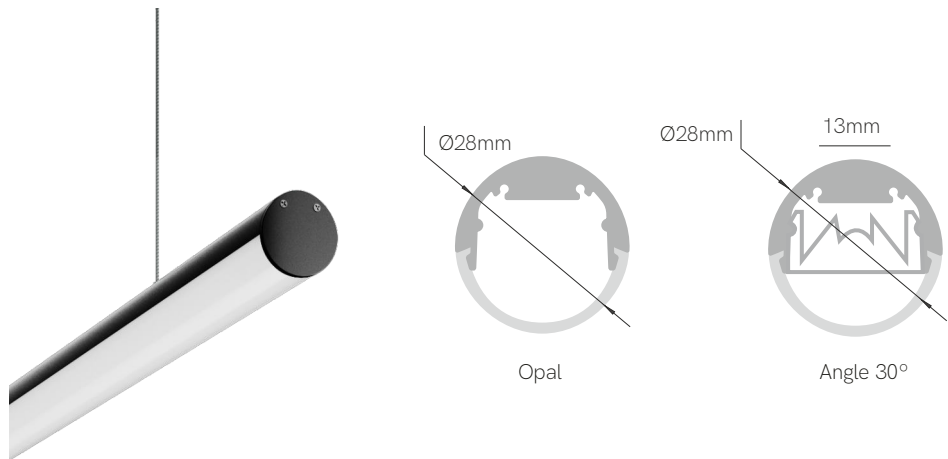

New

Grip

*Finished luminaire. Includes suspension kit, power cable and end caps.

Technical Information

| | |
|--------------|-----------------------|
| Version | Grip |
| Power | 26W / 33W / 39W / 46W |
| Installation | Pendant |
| Material | Aluminium |
| Finishes | Black (9005) |

| Code | Diffuser (Angle) | Power (Size) | CCT (Lm/W) | Driver | Colour |
|---------------|------------------|------------------------|---------------------------------|-------------------|----------------|
| Code 2 | Opal 4 | 26W (1.130mm) 3 | 2.700K (97 lm/W) 2 | On / Off 1 | Black 2 |
| | 30° 8 | 33W (1.410mm) 4 | 3.000K (103 lm/W) 3 | Dali 2 | |
| | | 39W (1.690mm) 5 | 4.000K (108 lm/W) 4 | Push 3 | |
| | | 46W (1.970mm) 6 | RGB (172 lm/W) 8 | Casambi 5 | |
| | | | 2.700-6.000K (90 lm/W) 9 | Tuya 7 | |