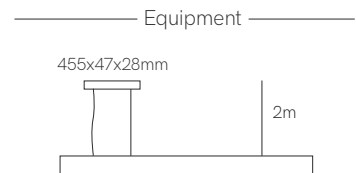

New

Grip

*Finished luminaire. Includes suspension kit, power cable and end caps.

Technical Information

| | |
|--------------|-----------------------|
| Version | Grip |
| Power | 26W / 33W / 39W / 46W |
| Installation | Pendant |
| Material | Aluminium |
| Finishes | Black (9005) |

| Code | Diffuser (Angle) | Power (Size) | CCT (Lm/W) | Driver | Colour |
|---------------|------------------|------------------------|---------------------------------|-------------------|----------------|
| Code 2 | Opal 4 | 26W (1.130mm) 3 | 2.700K (97 lm/W) 2 | On / Off 1 | Black 2 |
| | 30° 8 | 33W (1.410mm) 4 | 3.000K (103 lm/W) 3 | Dali 2 | |
| | | 39W (1.690mm) 5 | 4.000K (108 lm/W) 4 | Push 3 | |
| | | 46W (1.970mm) 6 | RGB (172 lm/W) 8 | Casambi 5 | |
| | | | 2.700-6.000K (90 lm/W) 9 | Tuya 7 | |